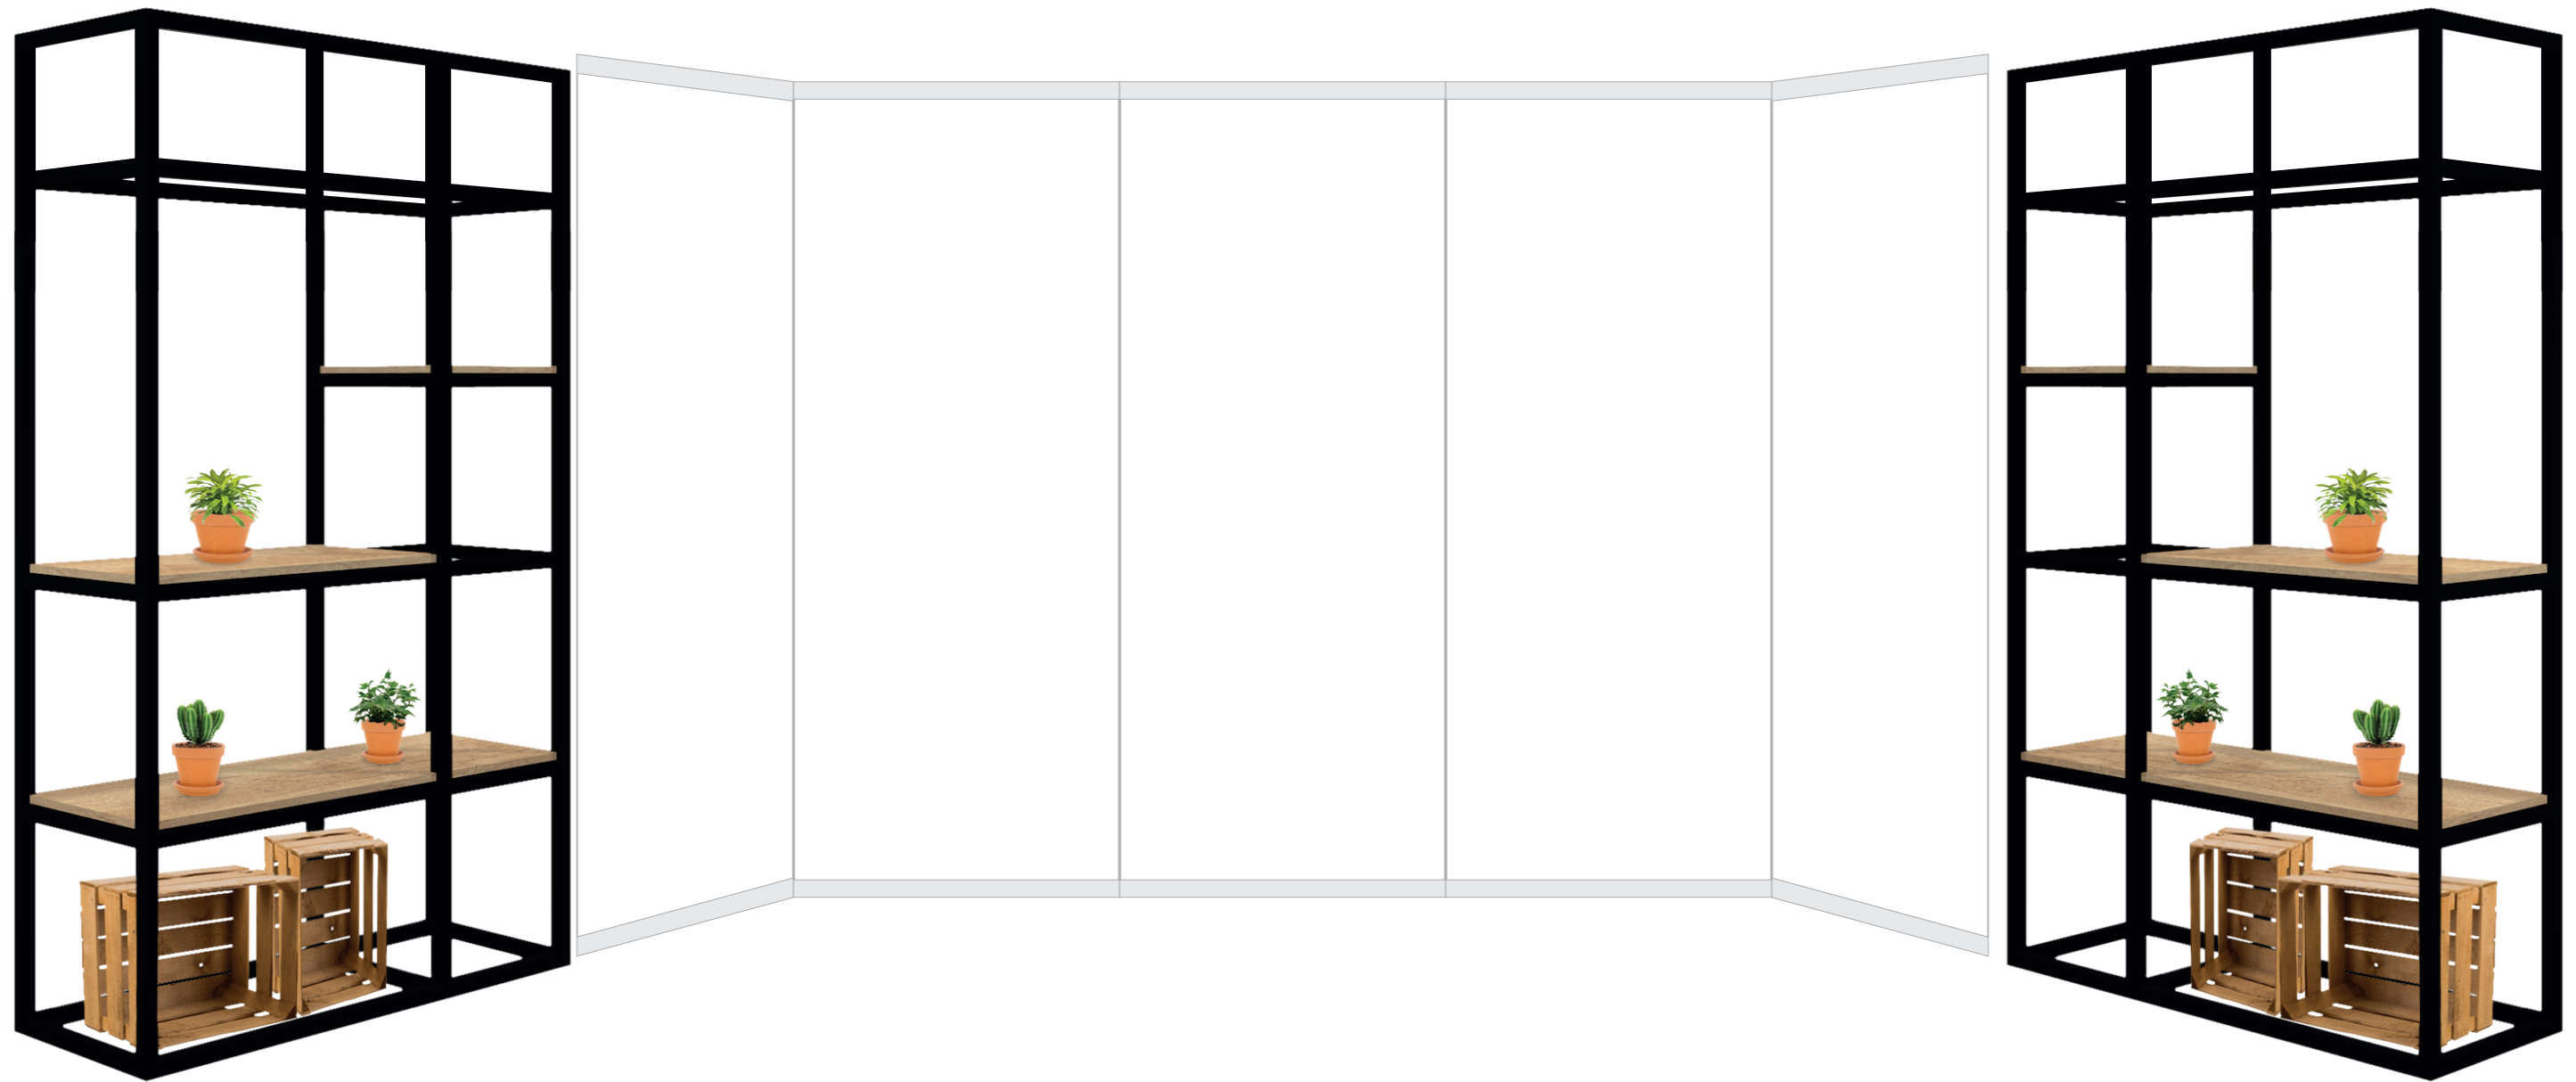

 **PLAAT**

**WORLD  
WORKPLACE  
EUROPE '23**

---

**22-23 March** | Rotterdam, Netherlands

In booth price is included:  
White panels  
Carpet  
2x lightspot  
Shelves in between booths to share with neighbours

Table A

Chair A

Decoration

Table B

Chair B

Desk with full colour visual

Plants

Table C

Chair C

Prices for furniture are on request.  
If you have other wishes, please let us know.

1 Panel print = €175  
5 panels print = €800 Excluded VAT

Frame is 992mm x 2480mm  
Panel within the frame is 986mm x 2474 mm  
Between all the panels is 6 mm space.  
Please keep this in mind for any small texts.