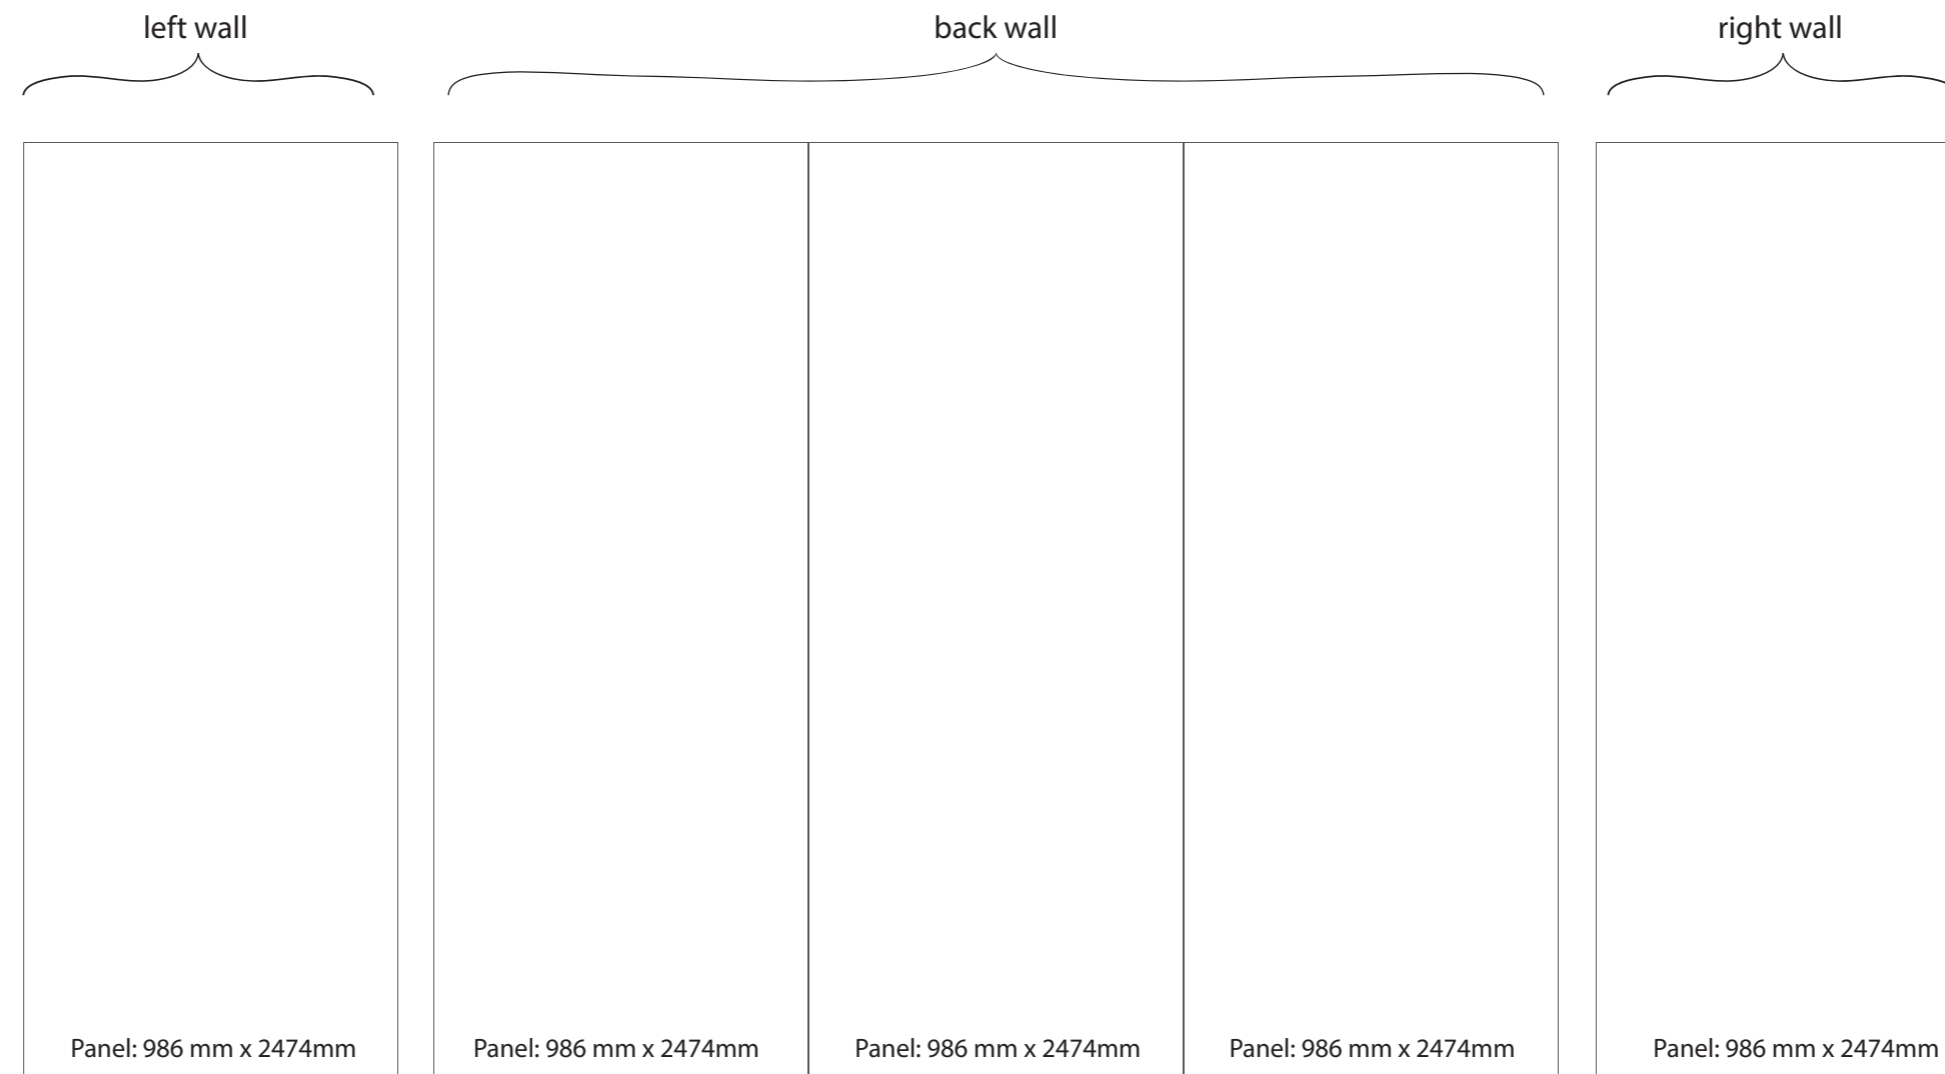

Table A

Chair A

Decoration

Table B

Chair B

Desk with full colour visual

Plants

Table C

Chair C

Prices for furniture are on request.  
If you have other wishes, please let us know.

1 Panel print = €175  
5 panels print = €800 Excluded VAT

Frame is 992mm x 2480mm  
Panel within the frame is 986mm x 2474 mm  
Between all the panels is 6 mm space.  
Please keep this in mind for any small texts.

Artwork in High Res PDF with 20mm bleed.