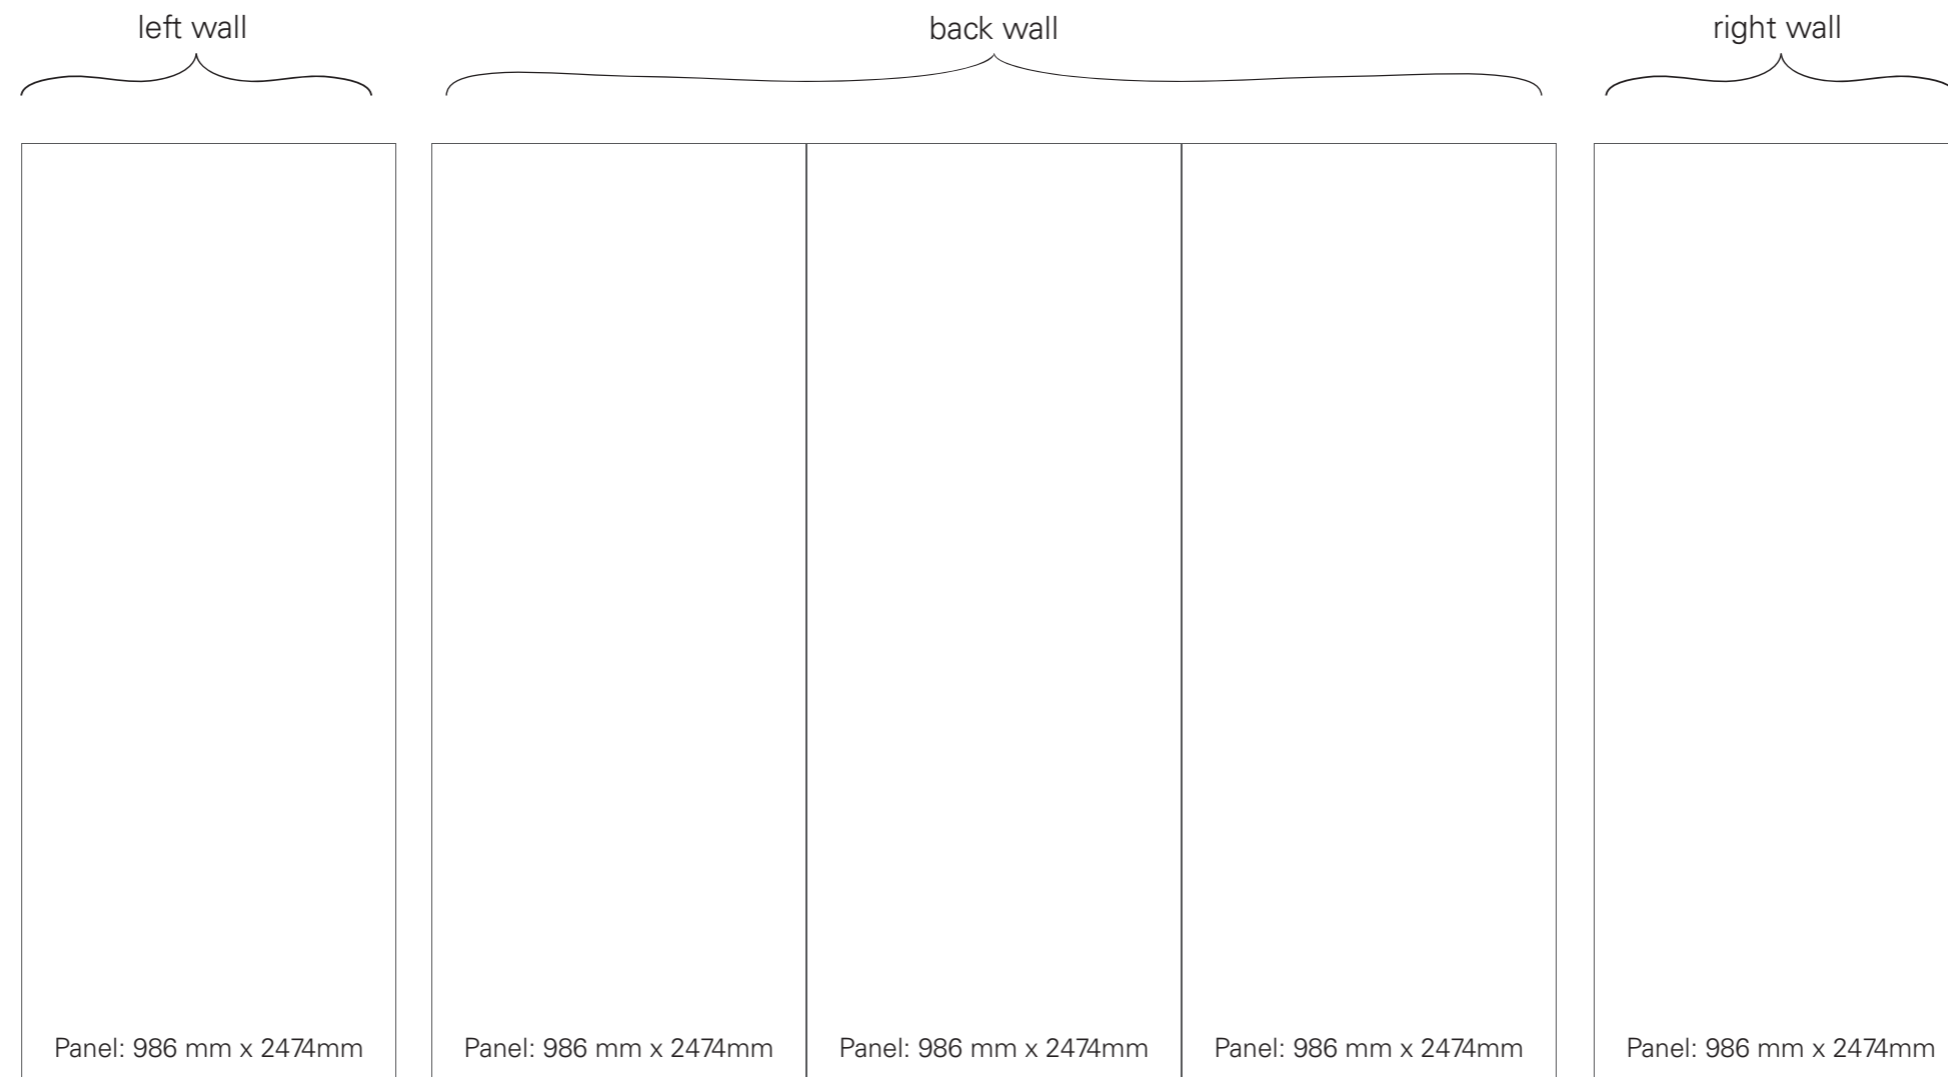

 **PLAAT**

**WORLD
WORKPLACE
EUROPE**

6 - 7 MARCH | ROTTERDAM, NETHERLANDS

In booth price is included:
White panels
Carpet
2x lightspot
Shelves in between booths to share with neighbours

1 Panel print = €192,50
5 panels print = €880 Excluded VAT

Payment in advance

Frame is 992mm x 2480mm
Panel within the frame is 986mm x 2474 mm
Between all the panels is 6 mm space.
Please keep this in mind for any small texts.

**Artwork in High Res PDF with 20mm bleed.
Files delivered 21 days before event.**