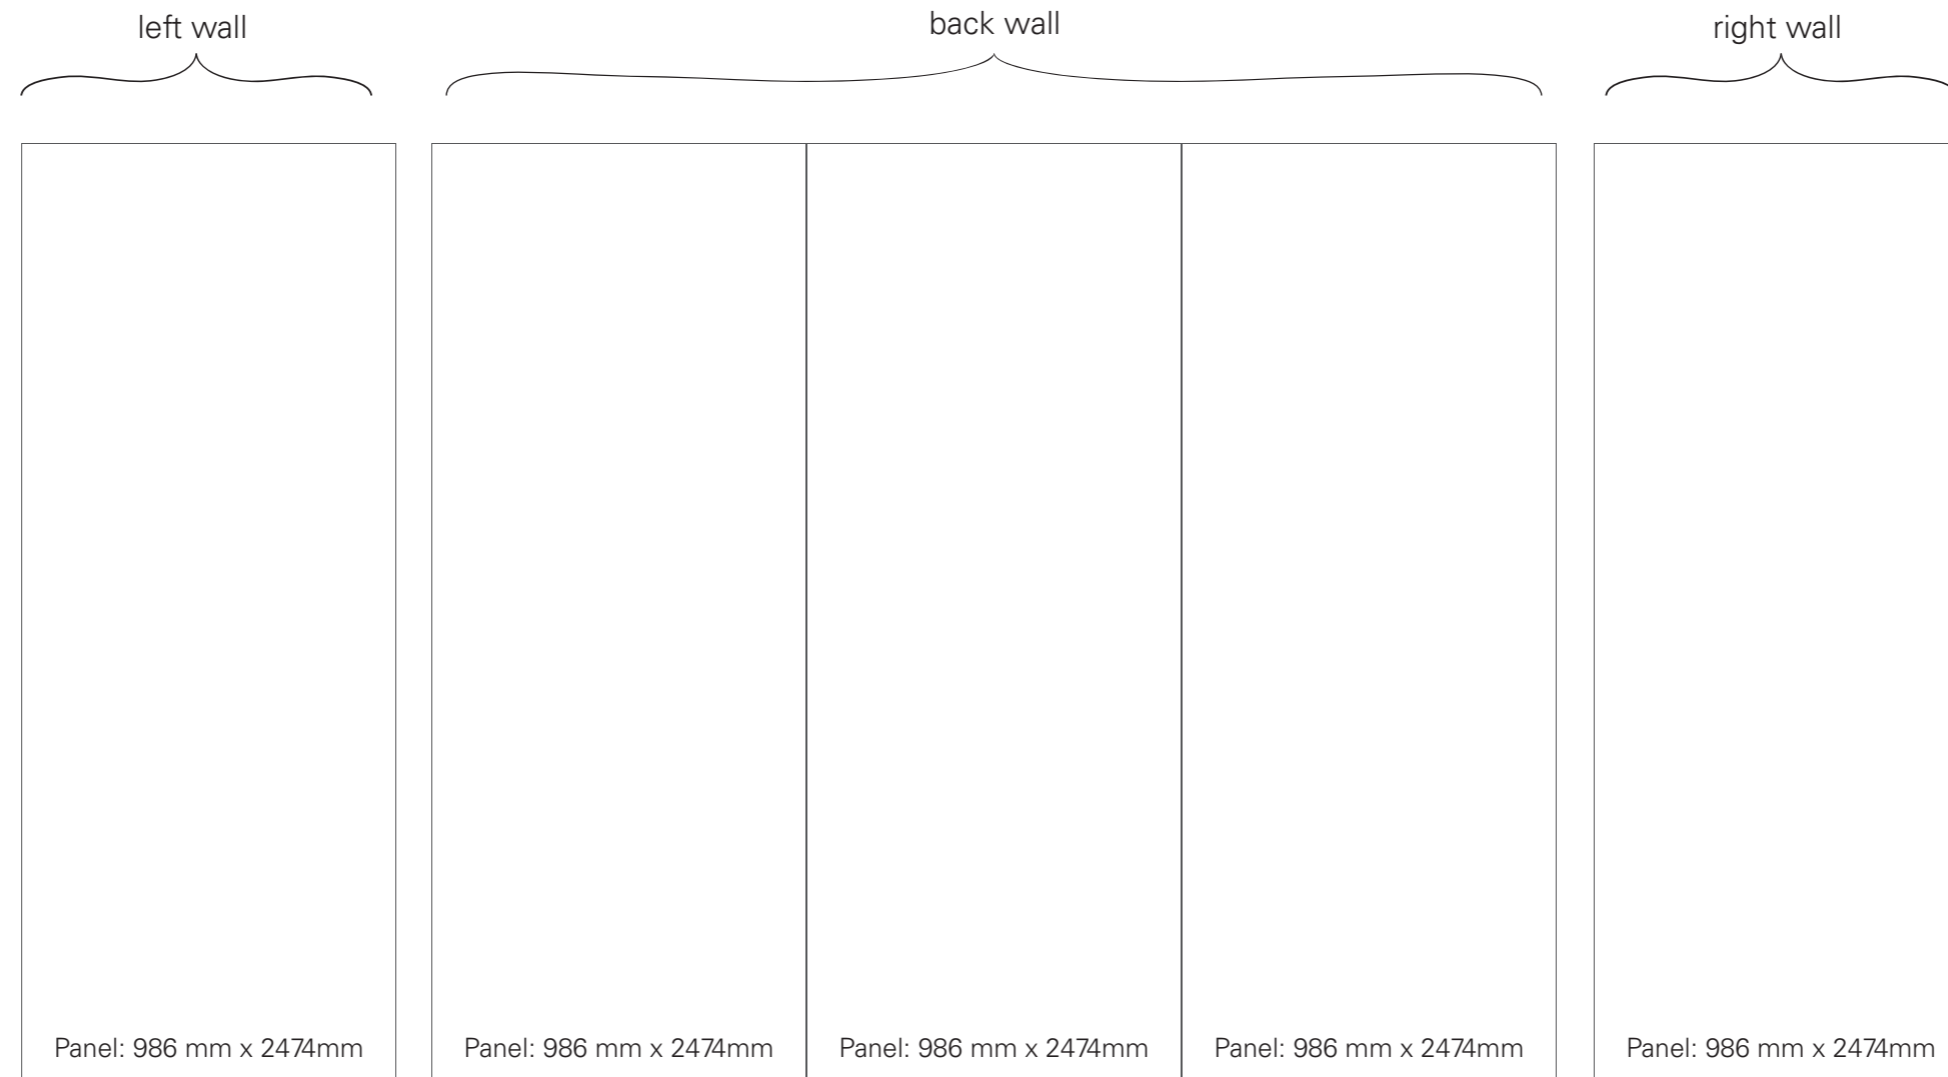

 **PLAAT**

**WORLD
WORKPLACE
EUROPE**

In booth price is included:
White panels
Carpet
1x lightspot

1 Panel print = €210
5 panels print = €900 Excl VAT

Payment in advance

Frame is 992mm x 2480mm
Panel within the frame is 986mm x 2474 mm
Between all the panels is 6 mm space.
Please keep this in mind for any small texts.